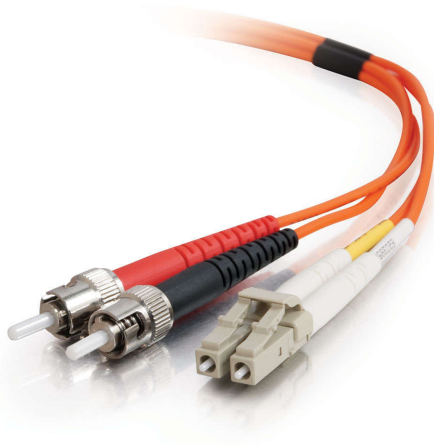

C2G

6.6ft (2m) LC-ST 62.5/125 OM1 Duplex Multimode PVC Fiber Optic Cable - Orange

Part No. CG-33164

With LC to ST termination, this high quality fiber optic patch cable is specifically designed for ethernet, multimedia, or communication applications. The small LC connector takes HALF the size of traditional SC and ST fiber connectors, since it offers twice the port density of conventional SC and ST connectors to satisfy the need for higher port density in telecom closets, equipment rooms, and work areas.

The LC connector's RJ-style latch clip design gives each connection greater durability in resisting snagging, pulls, strains and impacts during cabling installs and maintenance. Plus, it is easy to engage and disengage with the "telephone jack style" release mechanism. The ST connector features a bayonet locking system.

The patented injection molding process provides each connection greater durability in resisting pulls, strains and impacts from cabling installs.

Each cable is 100% optically inspected and tested for insertion loss before you receive it. A pull-proof jacket design surrounds the popular 62.5/125 multimode fiber, immune to electrical interference.

Features & Benefits

OM1 - 62.5 Supports 200/500 MHz km OFL at 850/1300nm

OFNR - Riser rated jacket

Tested in accordance with EIA/TIA-455-171A

Specifications

General Info

Product Line	C2G	Color	Orange
UPC Number	757120331643	Country Of Origin	China
Application Sector	Commercial, Industrial	Warranty Type	Lifetime
Type	Cable		